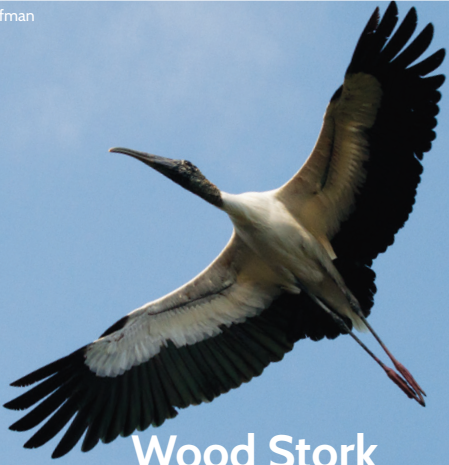

# WHOOPING CRANE IDENTIFICATION

Photo by Danielle Desourdis Reese

Red Head

Dark Red/Black Facial Markings

Height: ~5 ft.

Weight: ~11-17 lbs.

Wingspan: ~7-8 ft.

Color Bands on Both Legs

[www.wlf.louisiana.gov/wildlife/whooping-cranes](http://www.wlf.louisiana.gov/wildlife/whooping-cranes)

Photo by Charles Martin

Whooping Crane

# Several Species of Birds Resemble Whooping Cranes

The *Snow Goose* is the **ONLY** species that can be shot during hunting season.

**KNOW YOUR TARGET BEFORE YOU SHOOT!**

Photo by Simon Pierre Barrette, Wikimedia Commons

Snow Goose  
*\*Only LEGAL game species\**

Photo by Eric Liffman

White Ibis

Photo by Steve Uffman

Wood Stork

Photo by Steve Uffman

Great Egret

Photo courtesy of USFWS